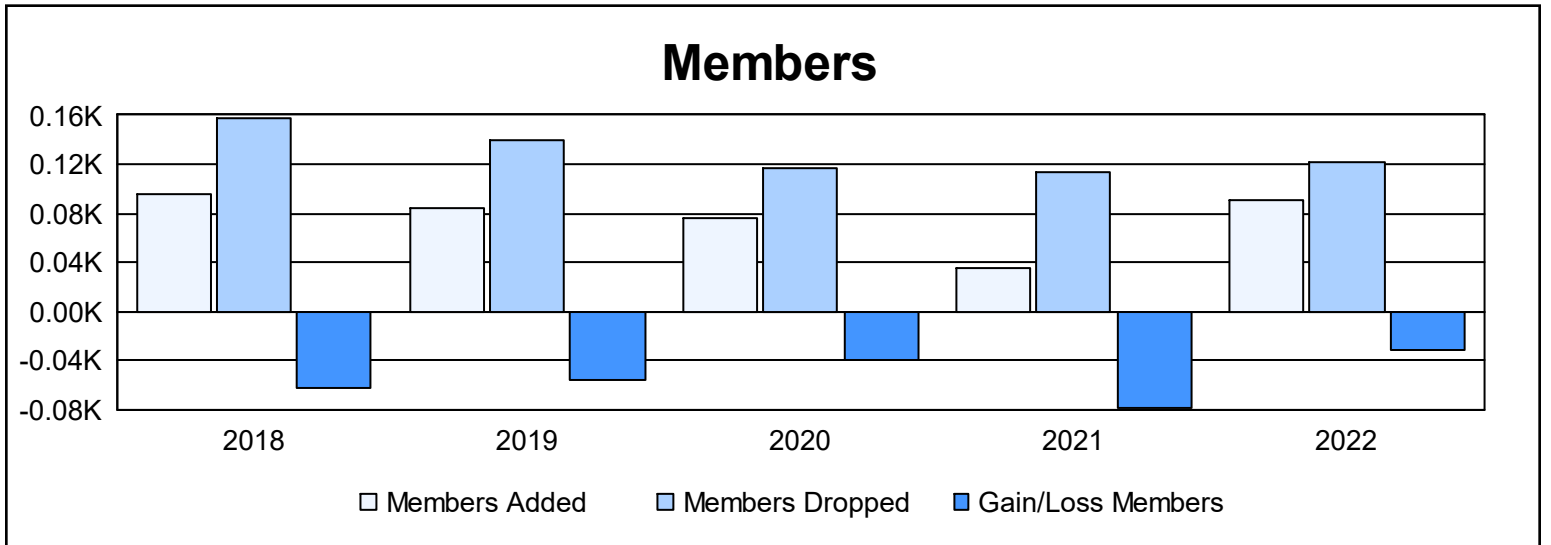

Year	New Clubs	Dropped Clubs	Gain/ Loss Clubs	New Members	Charter Members	Reinstate Members	Transfer Members	Total Member Added	Total Members Dropped	Gain/ Loss Members
2017-2018	0	2	-2	88	0	6	1	95	157	-62
2018-2019	0	2	-2	74	1	7	2	84	140	-56
2019-2020	0	0	0	72	1	2	1	76	116	-40
2020-2021	0	1	-1	31	0	2	2	35	114	-79
2021-2022	0	1	-1	75	0	7	8	90	121	-31
<b>Average</b>	<b>0</b>	<b>1</b>	<b>-1</b>	<b>68</b>	<b>0</b>	<b>5</b>	<b>3</b>	<b>76</b>	<b>130</b>	<b>-54</b>

### Membership Composition June 2022 Cumulative