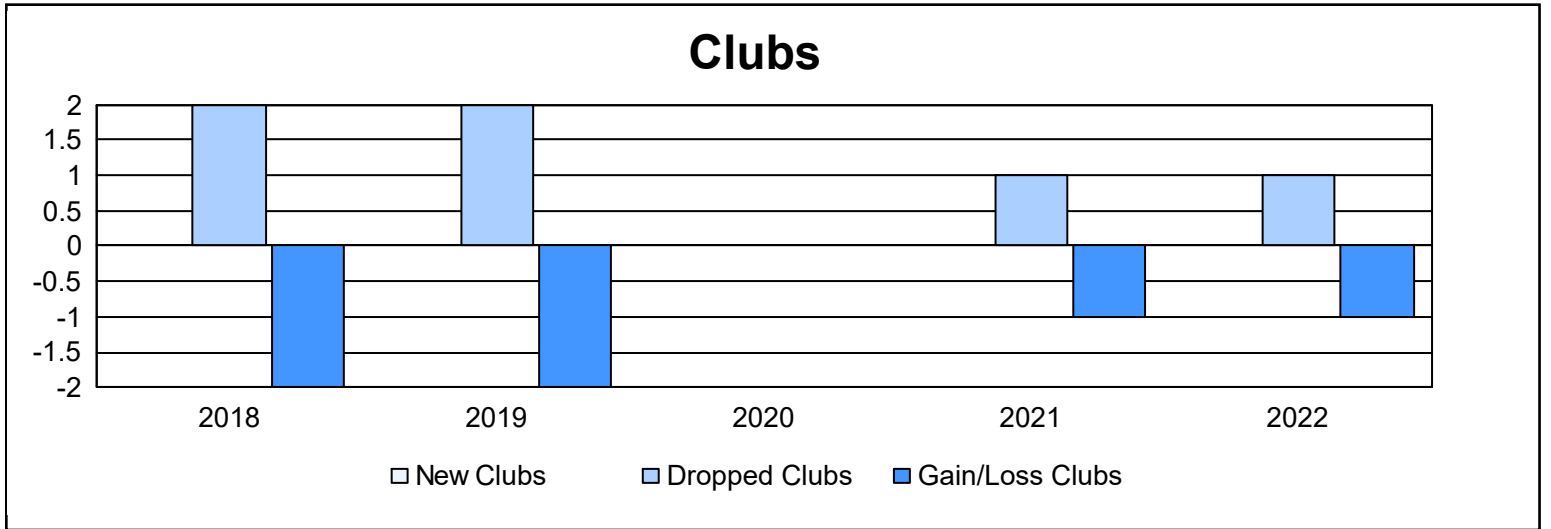

Year	New Clubs	Dropped Clubs	Gain/ Loss Clubs	New Members	Charter Members	Reinstate Members	Transfer Members	Total Member Added	Total Members Dropped	Gain/ Loss Members
2017-2018	0	2	-2	88	0	6	1	95	157	-62
2018-2019	0	2	-2	74	1	7	2	84	140	-56
2019-2020	0	0	0	72	1	2	1	76	116	-40
2020-2021	0	1	-1	31	0	2	2	35	114	-79
2021-2022	0	1	-1	75	0	7	8	90	121	-31
<b>Average</b>	<b>0</b>	<b>1</b>	<b>-1</b>	<b>68</b>	<b>0</b>	<b>5</b>	<b>3</b>	<b>76</b>	<b>130</b>	<b>-54</b>

### Membership Composition June 2022 Cumulative