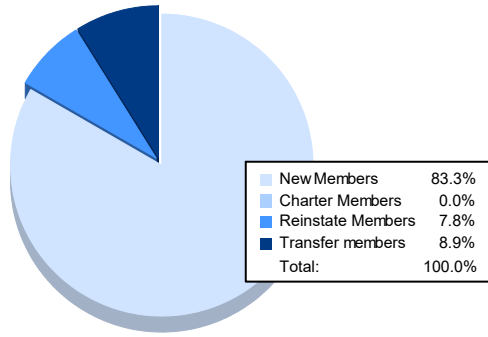

Year	New Clubs	Dropped Clubs	Gain/ Loss Clubs	New Members	Charter Members	Reinstate Members	Transfer Members	Total Member Added	Total Members Dropped	Gain/ Loss Members
2017-2018	0	2	-2	88	0	6	1	95	157	-62
2018-2019	0	2	-2	74	1	7	2	84	140	-56
2019-2020	0	0	0	72	1	2	1	76	116	-40
2020-2021	0	1	-1	31	0	2	2	35	114	-79
2021-2022	0	1	-1	75	0	7	8	90	121	-31
<b>Average</b>	<b>0</b>	<b>1</b>	<b>-1</b>	<b>68</b>	<b>0</b>	<b>5</b>	<b>3</b>	<b>76</b>	<b>130</b>	<b>-54</b>

### Membership Composition June 2022 Cumulative